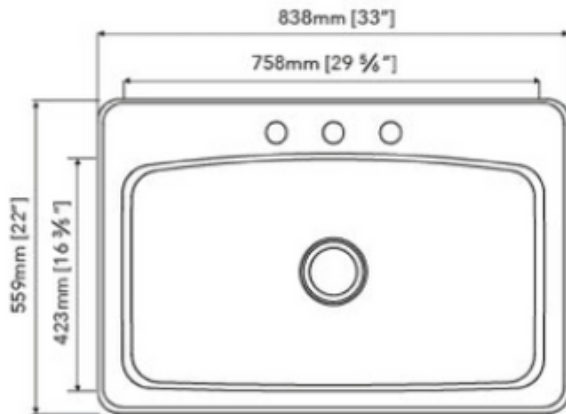

# STAINLESS STEEL SINK

SPECIAL ORDER

MODEL: SS-116-10-3322R1

DEPTH	HOLES
8"9"	3/4

- Top-mount Single Bowl Sink
- Dimensions: 33"x22"
- Material: SS304
- Finish: Brushed

GAUGE

18/20

Undercoated and Sound Pads

3-1/2" Drain Opening

Supplied with Fasteners

cUPC Certified

Disclaimer: Nerval makes every effort to provide accurate specification data. However, specification may change without notice. Please visit nerval website to see Nerval's terms and conditions.